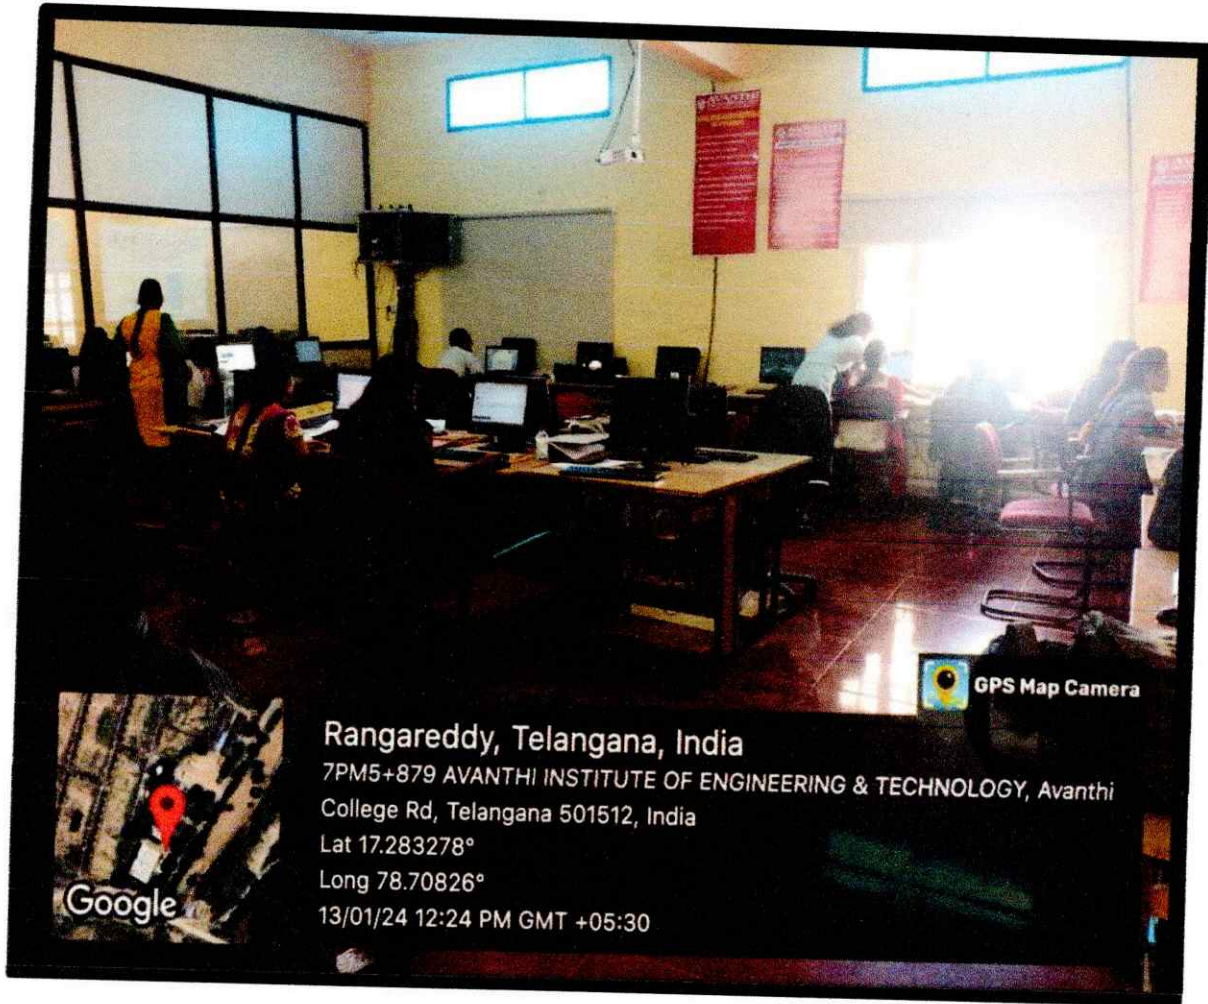

AVANTHI INSTITUTE OF PHARMACEUTICAL SCIENCES

(Approved by PCI, AICTE & Affiliated to JNTUH)

Gunthapally (V), Abdullapurmet (M), R.R. Dist., Near Ramoji Filmcity, Hyderabad - 501 512.

Rangareddy, Telangana, India

7PM5+879 AVANTHI INSTITUTE OF ENGINEERING & TECHNOLOGY, Avanthi
College Rd, Telangana 501512, India

Lat 17.283278°

Long 78.70826°

13/01/24 12:24 PM GMT +05:30

Computer Lab