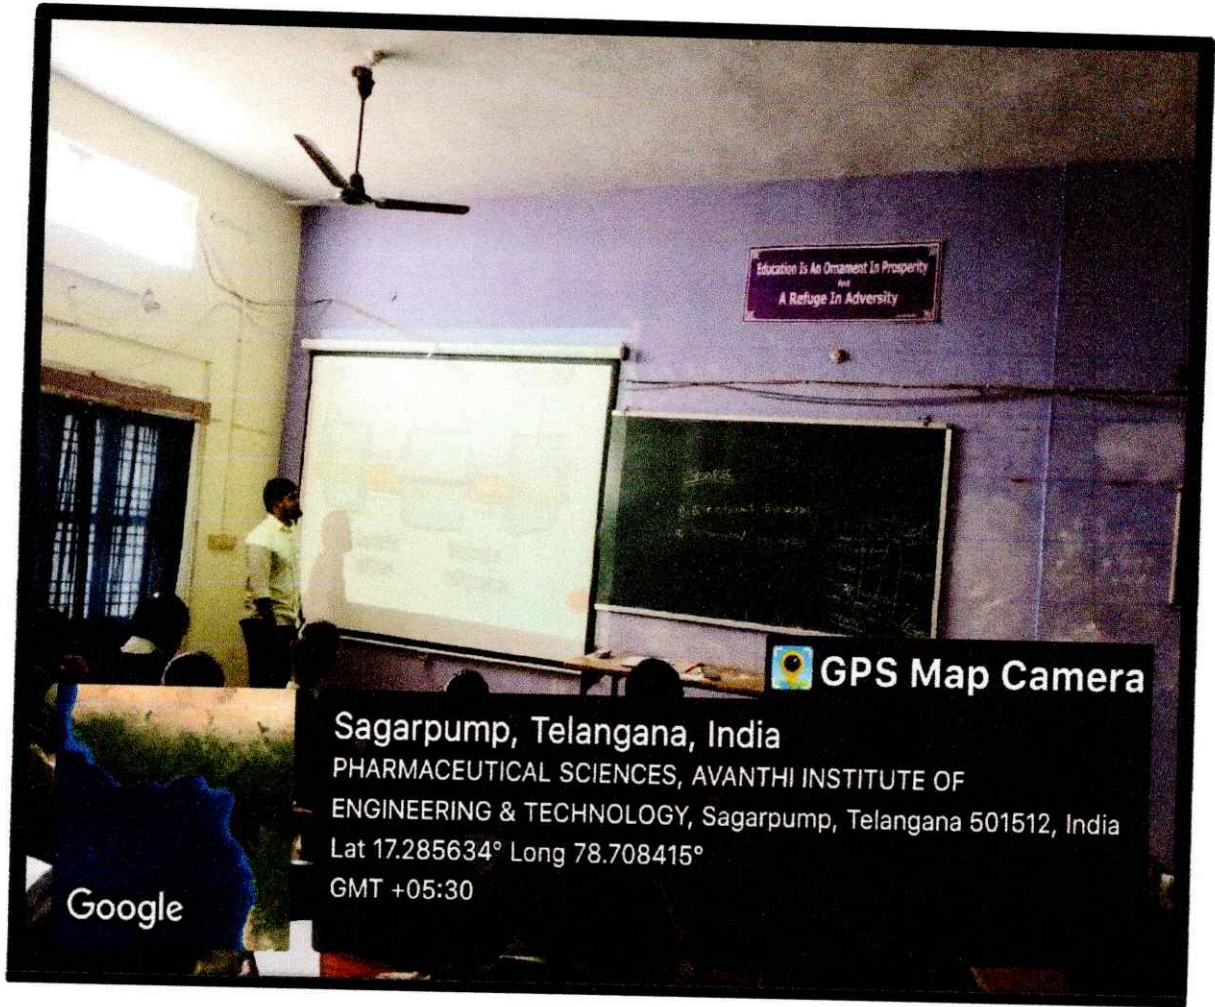

AVANTHI INSTITUTE OF PHARMACEUTICAL SCIENCES

(Approved by PCI, AICTE & Affiliated to JNTUH)

Gunthapally (V), Abdullapurmet (M), R.R. Dist., Near Ramoji Filmcity, Hyderabad - 501 512.

ICT Class Room Block -I